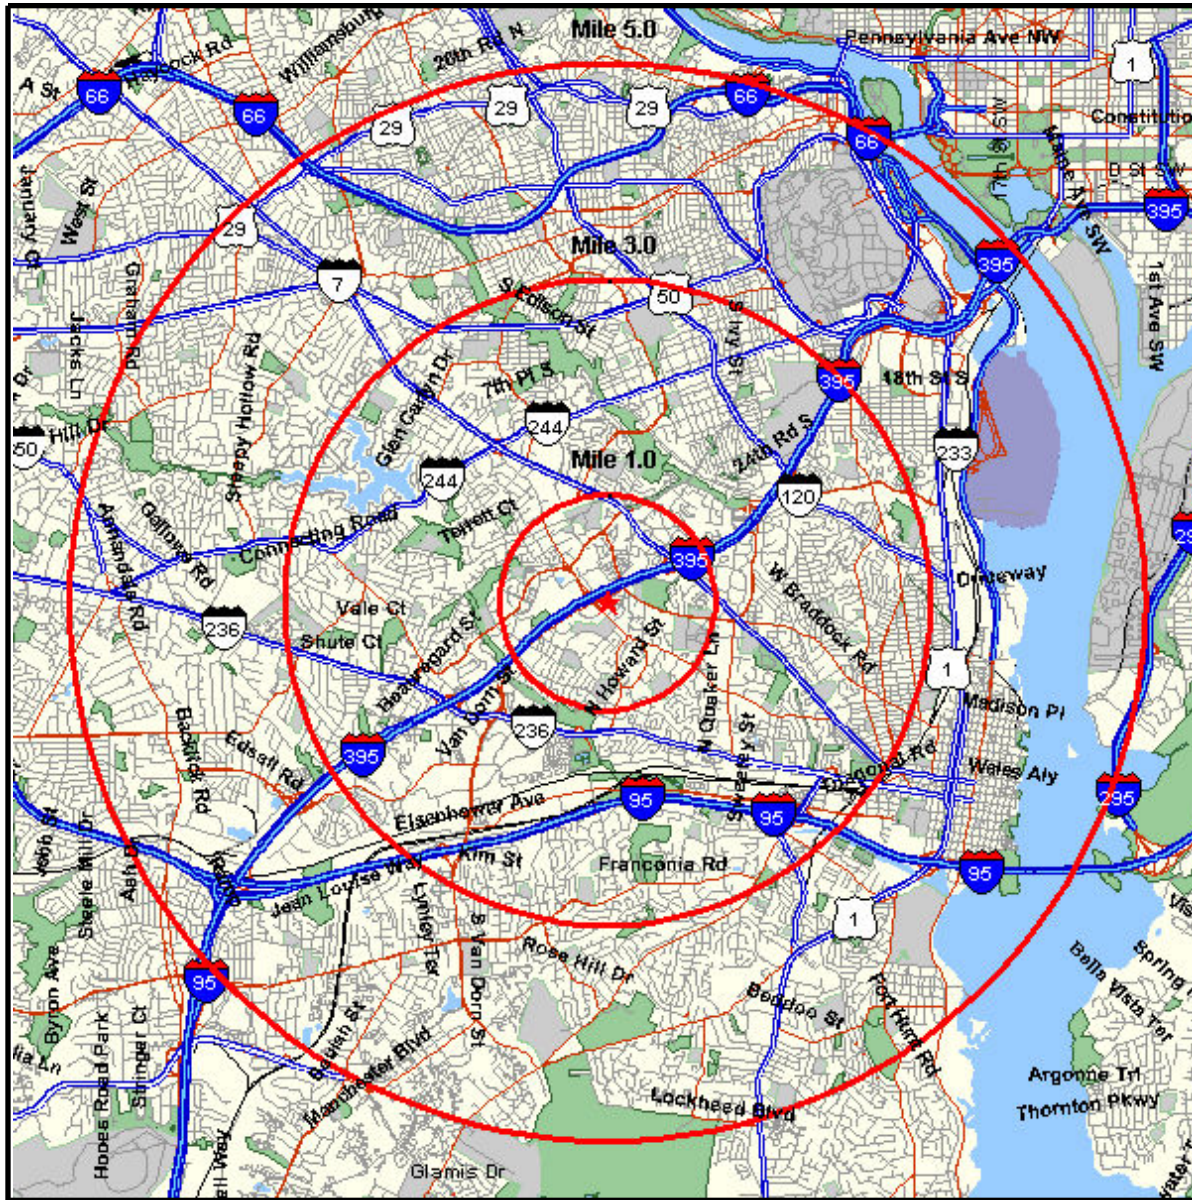

Area Map

Prepared For: Seminary Plaza

Project Code:

Order #: 962858748

Site: 01

4604 KENMORE AVE
ALEXANDRIA, VA 22304-1301

1.00, 3.00 and 5.00 Mile Radii

Coord: 38.829366 -77.110261